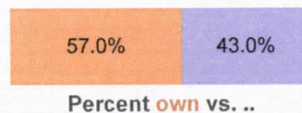

Population in labor force

42.5 45.7 37.4

Median age

Educational attainm..

Average commute (mi..

City County State

Population with healthc..

Per capita inco..

Median home value (owner-occupied)

Population below poverty line

Percent own vs. ..

Data sources: US Census 2014 American Community Survey (2010 - 2014 5yr estimates), US Census 2010, US Census 2000

To compare/see other cities use the drop down box to change locations.