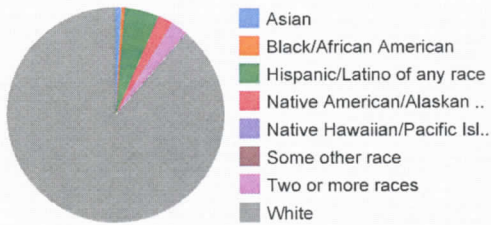

Your City Snapshot

A Tableau data visualization created by..

Select a city to view its snaps..

Colville

Colville - Stevens County, WA

Race and ethnii..

Populati..

Median household inco..